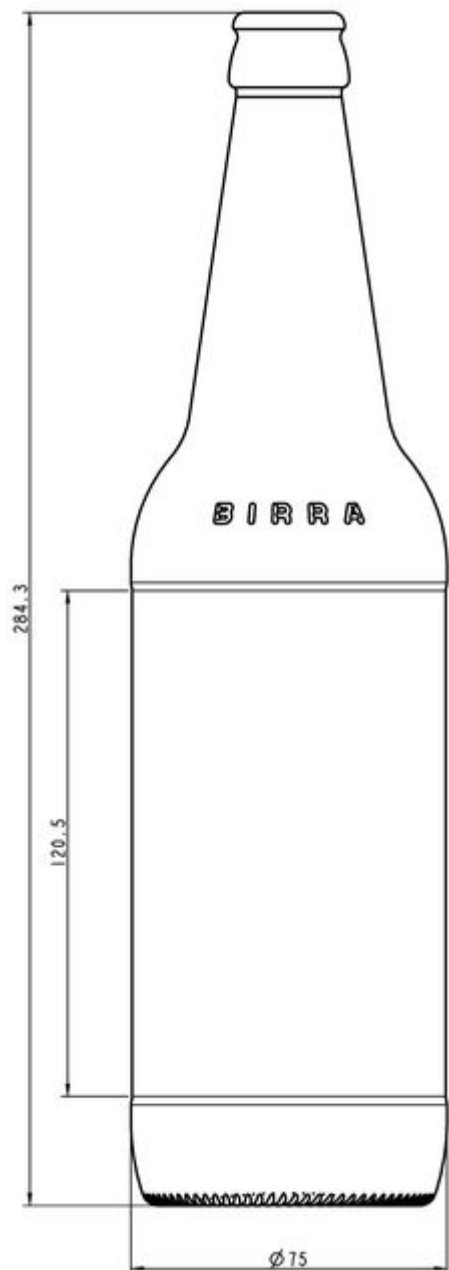

Amber dark

TECHNICAL SPECIFICATIONS

Product code	007178
Capacity	66.0 cl
Brimfull capacity	68.2 cl
Height	284.3 mm
Diameter	75.0 mm
Shape	Round
Finish	Crown Cork
Label protection	No
Refillable	Yes
Weight	450 g
Country	Italy