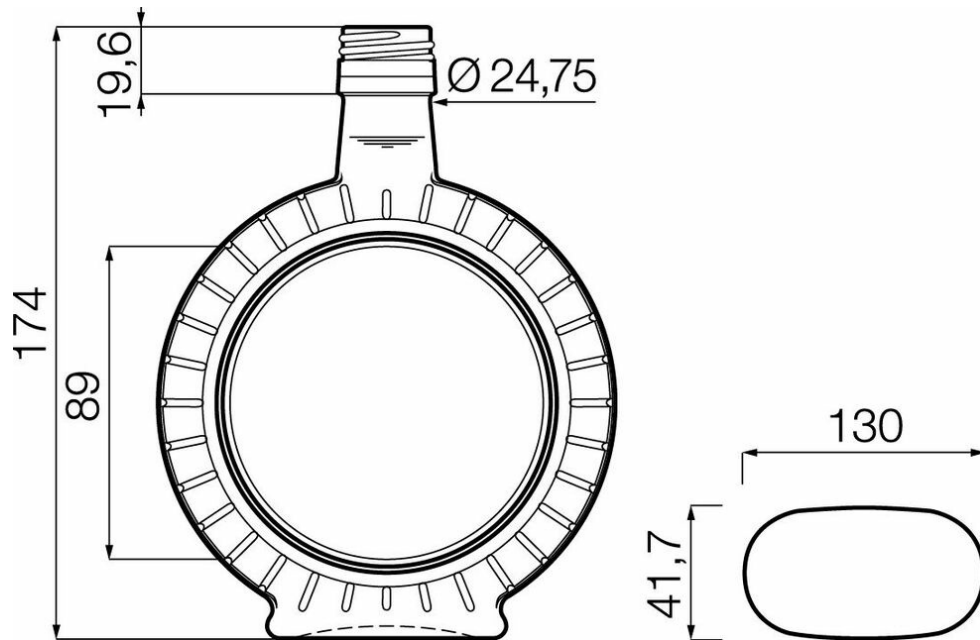

TECHNICAL SPECIFICATIONS

Product code	017634
Capacity	35.0 cl
Brimfull capacity	36.0 cl
Height	174.0 mm
Diameter	130.0 mm
Shape	Special
Finish	Screw
Label protection	No
Refillable	No
Weight	390 g
Country	Germany

PACKAGING SPECIFICATIONS

Containers per pallet	1944
Layers per pallet	9
Pallet width	1000 mm
Pallet depth	1200 mm
Pallet height	1716 mm
Gross weight of pallet	802.00 kg

i Other packaging specs are available upon request.