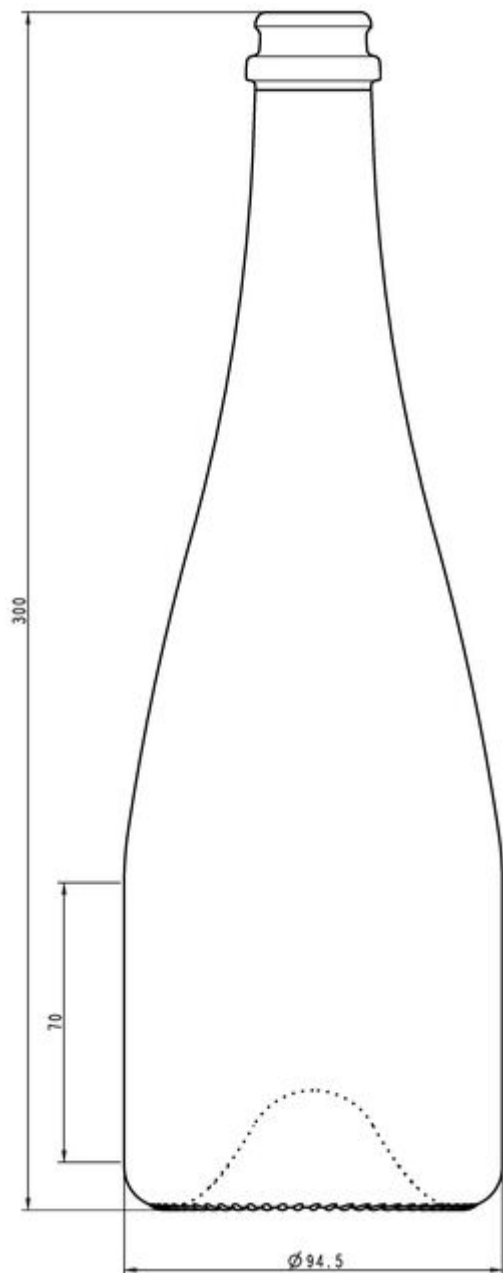

**SPARKLING WINES
COLLECTION**

CHAMPAGNE

Pure elegance captured in singular shapes.

OAK
T0160391

75 CL MELODIE II

AVAILABLE COLORS

Oak

Reserved for champagne

TECHNICAL SPECIFICATIONS

Product code	160391
Capacity	75.0 cl
Brimfull capacity	77.3 cl
Height	300.0 mm
Diameter	94.5 mm
Finish	Champagne
Label protection	No
Refillable	No
Weight	910 g
Country	France

PACKAGING SPECIFICATIONS

Containers per pallet	720
Pallet width	1000 mm
Pallet depth	1200 mm
Pallet height	1824 mm
Gross weight of pallet	963.00 kg

i Other packaging specs are available upon request.

O-I Europe - 5 February 2025