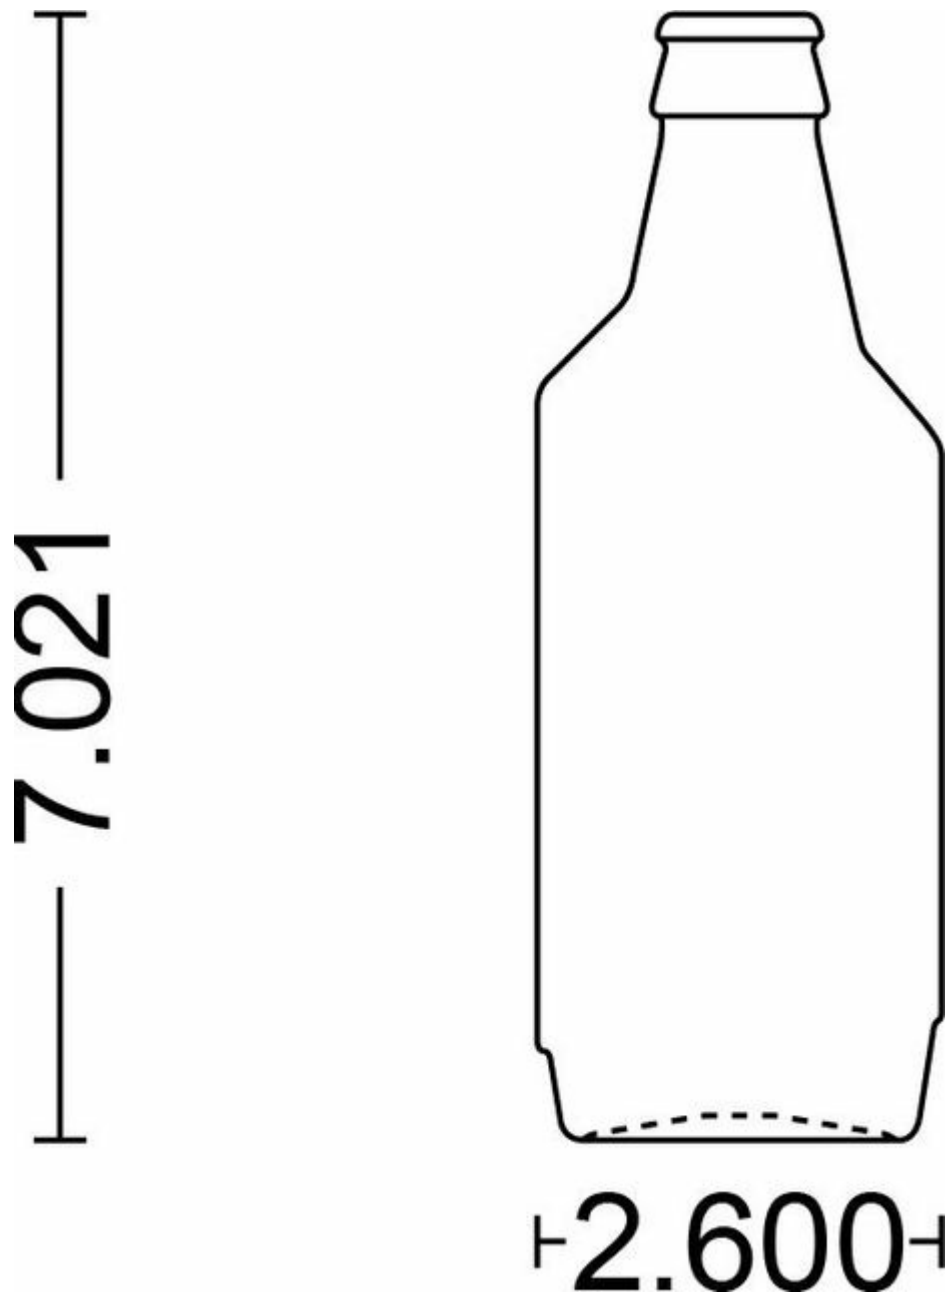

**BEER
COLLECTION**

AMBER
A2502625

MISFIT

AVAILABLE COLORS

TECHNICAL SPECIFICATIONS

Product code	502625
Capacity	12.000 oz / 354.88 ml
Brimfull capacity	12.660 oz / 374.40 ml
Height	7.248 in / 184.10 mm
Diameter	2.600 in / 66.04 mm
Shape	Round
Finish	26-611 *
Label protection	No
Refillable	No
Weight	7.250 oz / 205.53 g
Mold	GB-502625